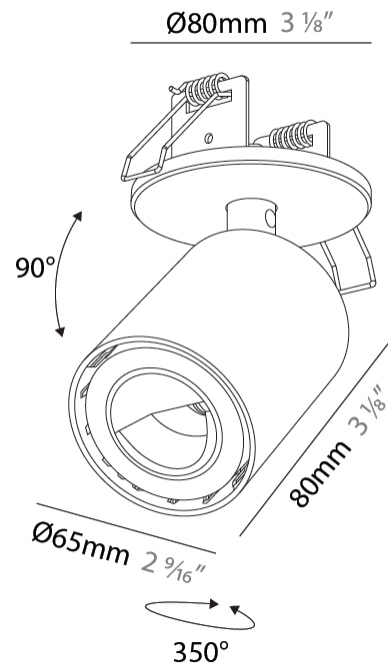

GENERAL

Series: Oiko Pro In
Partner: Prolicht
Division: Architectural
Installation: Surface
Product Type: Wallwash
Mounting Location: Ceiling
Light Distribution: Adjustable

PHYSICAL

Shape: Cylinder
Diameter (mm): 65
Diameter (in): 2 5/16
Width (mm): 80
Width (in): 3 1/8
Height (mm): 120
Height (in): 4 3/4
Ceiling Thickness (mm): 1 - 25
Ceiling Thickness (in): 1/16 - 1
Min. Recessing Depth (mm): 50
Min. Recessing Depth (in): 1 15/16
Weight (kg): 0.441
Weight (lbs): 0.972
Fixture Finish: SSR / BKV / CWI / CRY / HAB / UFT / ITA / RUA / FTG / MYG / LOD / PUS / FRO / FUP / KIA / POP / BLS / SPG / MEY / GOH / CHC / COM / ABZ / JAG / OBR / MOS / ROR
Fixture Material: Aluminum
Cut-out Measurements: 68mm / 2 11/16"

ELECTRICAL

Lamp Type: LED
Input Wattage (W): 19.3
Total Output Wattage (W): 17.3
Dimming: Tri-Mode (Non-Dimming and Phase Dimming (120Vac only) and 0-10V Dimming)
Driver Included: No
Driver Location: Remote
Driver Type: Constant Current - Universal
Driver Class: Class 2
Housing: ENCP3
Input Voltage (V): 120 - 277
Constant Current (MA): 500

LED

Number of LEDs: 1
Color Temperature (°K): 2700 / 3000 / 3500 / 4000
Max. Delivered Lumen (lm): 1624 / 1632 / 1708 / 1724
Nominal Lumen (lm): 2040 / 2050 / 2146 / 2166
CRI: >90 CRI
Lamp Life (hrs): 50000

OPTICAL

Adjustability: Rotational 350°; Tilt 90°

RATINGS AND CERTIFICATIONS

Certified By: CSA Certified to UL and CSA Standards
IP rating: IP20