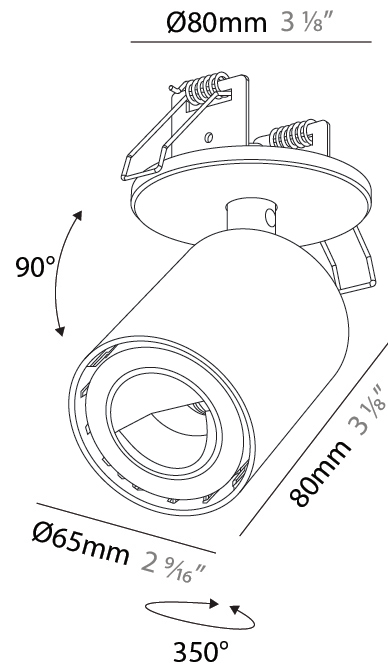

A3D357- -

base number   Finishes (Diamond)   Finishes (Triangle)

1. To build a product code in our configurator select the specify button on the base model # product page
2. To build a manual product code on this datasheet choose from the options listed below in blue font and add the suffix to the base model #

GENERAL

Series: Oiko Pro In
Partner: Prolicht
Division: Architectural
Installation: Surface
Product Type: Wallwash
Mounting Location: Ceiling
Light Distribution: Adjustable

PHYSICAL

Shape: Cylinder
Diameter (mm): 65
Diameter (in): 2 ⁹/₁₆
Height (mm): 120
Depth (mm): 50
Height (in): 4 ³/₄
Depth (in): 1 ¹⁵/₁₆
Fixture Finish: SSR / BKV / CWI / CRY / HAB / UFT / ITA / RUA / FTG / MYG / LOD / PUS / FRO / FUP / KIA / POP / BLS / SPG / MEY / GOH / CHC / COM / ABZ / JAG / OBR / MOS / ROR
Fixture Material: Aluminum
Cut-out Measurements: 68mm / 2 11/16"

ELECTRICAL

Lamp Type: LED
Input Wattage (W): 14.4
Total Output Wattage (W): 13
Driver Included: No
Driver Location: Remote
Driver Type: Constant Current - Universal
Driver Class: Class 2
Input Voltage (V): 120 - 277
Constant Current (MA): 700

LED

Number of LEDs: 1
Color Temperature (°K): 2700-6500 Tunable White
Max. Delivered Lumen (lm): 988 - 1162
Nominal Lumen (lm): 1242 - 1460
CRI: >90 CRI
Lamp Life (hrs): 50000

OPTICAL

Adjustability: Rotational 350°; Tilt 90°

RATINGS AND CERTIFICATIONS

Certified By: CSA Certified to UL and CSA Standards
IP rating: IP20

PROJECT
TYPE
SPECIFIER
QUANTITY
DATE