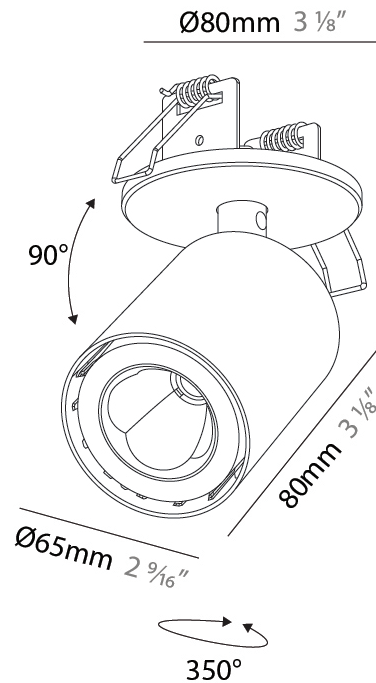

1. To build a product code in our configurator select the specify button on the base model # product page
2. To build a manual product code on this datasheet choose from the options listed below in blue font and add the suffix to the base model #

GENERAL

Series: Oiko Pro In
Partner: Prolicht
Division: Architectural
Installation: Surface
Product Type: Spots
Mounting Location: Ceiling
Light Distribution: Adjustable

PHYSICAL

Aperture Sizes - Downlights: 2"
Shape: Cylinder
Diameter (mm): 65
Diameter (in): 2 ⁹/₁₆
Height (mm): 120
Depth (mm): 50
Height (in): 4 ³/₄
Depth (in): 1 ¹⁵/₁₆

Fixture Finish: SSR / BKV / CWI / CRY / HAB / UFT / ITA / RUA / FTG / MYG / LOD / PUS / FRO / FUP / KIA / POP / BLS / SPG / MEY / GOH / CHC / COM / ABZ / JAG / OBR / MOS / ROR

Fixture Material: Aluminum
Cut-out Measurements: 68mm / 2 11/16"

ELECTRICAL

Lamp Type: LED
Input Wattage (W): 14.4
Total Output Wattage (W): 13.1
Driver Included: No
Driver Location: Remote
Driver Type: Constant Current - Universal
Driver Class: Class 2
Input Voltage (V): 120 - 277
Constant Current (MA): 700

LED

Number of LEDs: 1
Color Temperature (°K): 2700 / 3000 / 3500 / 4000
Max. Delivered Lumen (lm): 1175 - 1381
Nominal Lumen (lm): 1242 - 1460
CRI: >90 CRI
Lamp Life (hrs): 50000

OPTICAL

Beam Angle: 62
Adjustability: Rotational 350°; Tilt 90°

RATINGS AND CERTIFICATIONS

Certified By: CSA Certified to UL and CSA Standards
IP rating: IP20

PROJECT
TYPE
SPECIFIER
QUANTITY
DATE