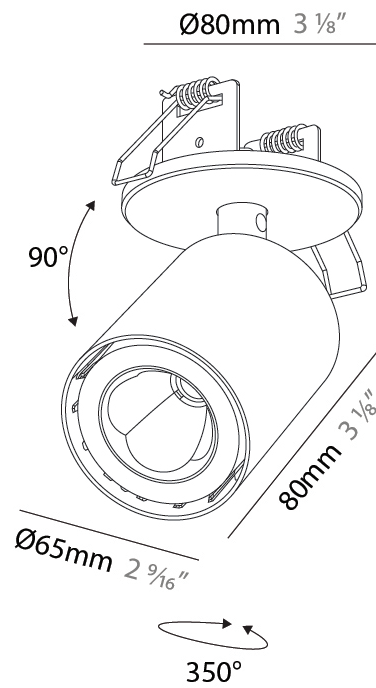

1. To build a product code in our configurator select the specify button on the base model # product page
2. To build a manual product code on this datasheet choose from the options listed below in blue font and add the suffix to the base model #

GENERAL

Series: Oiko Pro In
Partner: Prolicht
Division: Architectural
Installation: Surface
Product Type: Spots
Mounting Location: Ceiling
Light Distribution: Adjustable

PHYSICAL

Aperture Sizes - Downlights: 2"
Shape: Cylinder
Diameter (mm): 65
Diameter (in): 2 ⁹/₁₆
Height (mm): 120
Depth (mm): 50
Height (in): 4 ³/₄
Depth (in): 1 ¹⁵/₁₆

Fixture Finish: SSR / BKV / CWI / CRY / HAB / UFT / ITA / RUA / FTG / MYG / LOD / PUS / FRO / FUP / KIA / POP / BLS / SPG / MEY / GOH / CHC / COM / ABZ / JAG / OBR / MOS / ROR

Fixture Material: Aluminum
Cut-out Measurements: 68mm / 2 11/16"

ELECTRICAL

Lamp Type: LED
Input Wattage (W): 14.4
Total Output Wattage (W): 13.1
Driver Included: No
Driver Location: Remote
Driver Type: Constant Current - Universal
Driver Class: Class 2
Input Voltage (V): 120 - 277
Constant Current (MA): 700

LED

Number of LEDs: 1
Color Temperature (°K): 2700 / 3000 / 3500 / 4000
Max. Delivered Lumen (lm): 1008 - 1186
Nominal Lumen (lm): 1242 - 1460
CRI: >90 CRI
Lamp Life (hrs): 50000

OPTICAL

Beam Angle: 50
Adjustability: Rotational 350°; Tilt 90°

RATINGS AND CERTIFICATIONS

Certified By: CSA Certified to UL and CSA Standards
IP rating: IP20

PROJECT
TYPE
SPECIFIER
QUANTITY
DATE