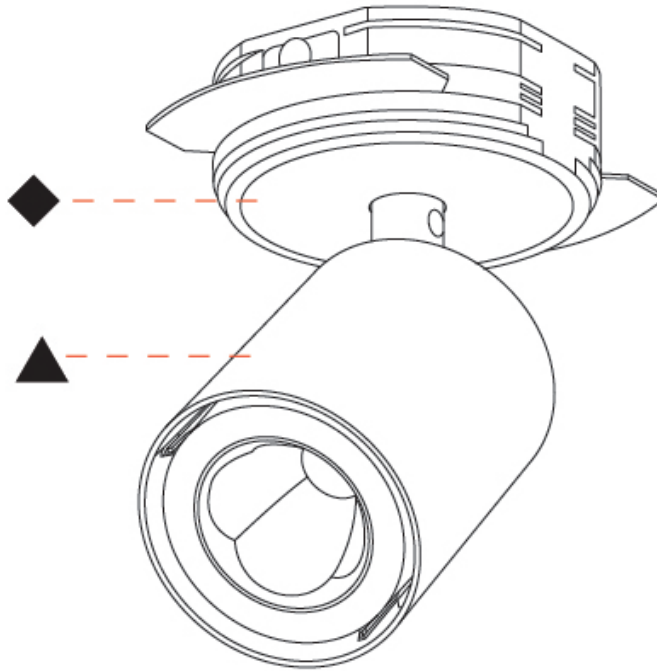

A3D355-

PROJECT

TYPE

SPECIFIER

QUANTITY

DATE

A