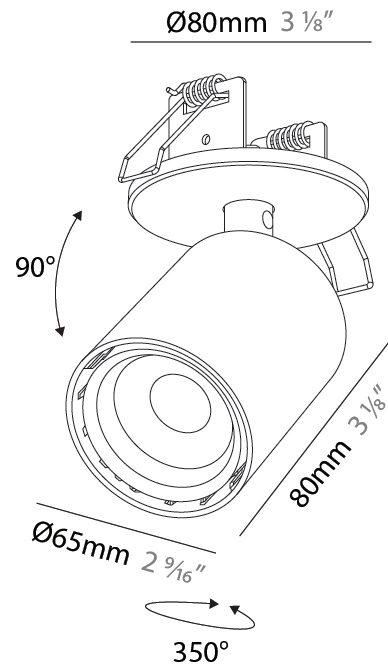

GENERAL

Series: Oiko Pro In
Partner: Prolicht
Division: Architectural
Installation: Surface
Product Type: Spots
Mounting Location: Ceiling
Light Distribution: Adjustable

PHYSICAL

Aperture Sizes - Downlights: 2"
Shape: Cylinder
Diameter (mm): 65
Diameter (in): 2 ⁹/₁₆
Height (mm): 120
Depth (mm): 50
Height (in): 4 ³/₄
Depth (in): 1 ¹⁵/₁₆

Fixture Finish: SSR / BKV / CWI / CRY / HAB / UFT / ITA / RUA / FTG / MYG / LOD / PUS / FRO / FUP / KIA / POP / BLS / SPG / MEY / GOH / CHC / COM / ABZ / JAG / OBR / MOS / ROR

Fixture Material: Aluminum
Cut-out Measurements: 68mm / 2 11/16"

ELECTRICAL

Lamp Type: LED
Input Wattage (W): 20
Total Output Wattage (W): 18.1
Dimming: Tri-Mode (Non-Dimming and Phase Dimming (120Vac only) and 0-10V Dimming)
Driver Included: No
Driver Location: Remote
Driver Type: Constant Current - Universal
Driver Class: Class 2
Input Voltage (V): 120 - 277
Constant Current (MA): 500

LED

Number of LEDs: 1
Color Temperature (°K): 2700 / 3000 / 3500 / 4000
Max. Delivered Lumen (lm): 1624 / 1632 / 1708 / 1724
Nominal Lumen (lm): 2040 / 2050 / 2146 / 2166
CRI: >90 CRI
Lamp Life (hrs): 50000

OPTICAL

Beam Angle: 14
Adjustability: Rotational 350°; Tilt 90°

RATINGS AND CERTIFICATIONS

Certified By: CSA Certified to UL and CSA Standards
IP rating: IP20