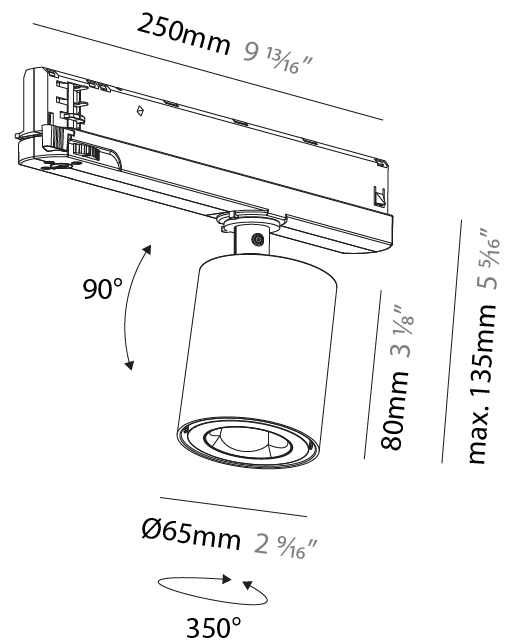

1. To build a product code in our configurator select the specify button on the base model # product page
2. To build a manual product code on this datasheet choose from the options listed below in blue font and add the suffix to the base model #

GENERAL

Series: Oiko Pro In
Partner: Prolicht
Division: Architectural
Installation: Track
Product Type: Track System Line Voltage
Mounting Location: Ceiling
Light Distribution: Adjustable

PHYSICAL

Aperture Sizes - Downlights: 2"
Shape: Cylinder
Diameter (mm): 65
Diameter (in): 2 5/16
Length (mm): 250
Length (in): 9 13/16
Height (mm): 80
Height (in): 3 1/8
Max. Overall Height (mm): 135
Max. Overall Height (in): 5 5/16
Fixture Finish: SSR / BKV / CWI / CRY / HAB / UFT / ITA / RUA / FTG / MYG / LOD / PUS / FRO / FUP / KIA / POP / BLS / SPG / MEY / GOH / CHC / COM / ABZ / JAG / OBR / MOS / ROR
Holder Finish: WHI / BLK
Fixture Material: Aluminum

ELECTRICAL

Lamp Type: LED
Input Wattage (W): 19
Total Output Wattage (W): 17.3
Dimming: Non-Dimmable / 0-10V Dimming
Driver Included: Yes
Driver Location: Integrated
Driver Type: Constant Current - 120Vac
Driver Class: Class 2
Input Voltage (V): 120

LED

Number of LEDs: 1
Color Temperature (°K): 2700 / 3000 / 3500 / 4000
Max. Delivered Lumen (lm): 1278 / 1377 / 1432 / 1461
Nominal Lumen (lm): 1668 / 1797 / 1869 / 1907
CRI: >90 CRI
Lamp Life (hrs): 50000

OPTICAL

Reflector°: 14

RATINGS AND CERTIFICATIONS

Certified By: CSA Certified to UL and CSA Standards
IP rating: IP20