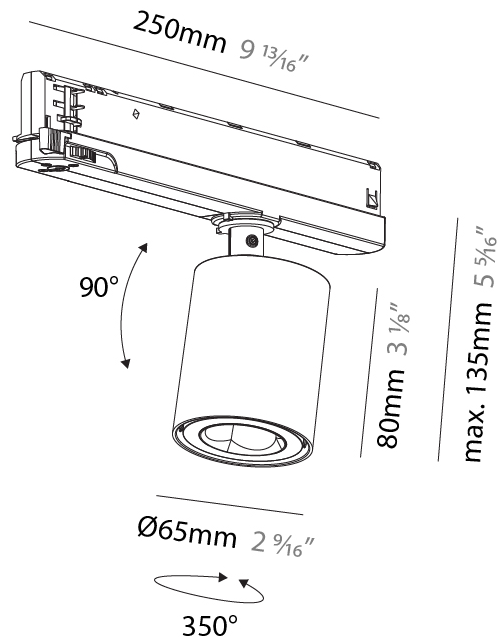

1. To build a product code in our configurator select the specify button on the base model # product page
2. To build a manual product code on this datasheet choose from the options listed below in blue font and add the suffix to the base model #

GENERAL

Series: Oiko Pro In
Partner: Prolicht
Division: Architectural
Installation: Track
Product Type: Track System Line Voltage
Mounting Location: Ceiling
Light Distribution: Adjustable

PHYSICAL

Aperture Sizes - Downlights: 2"
Shape: Cylinder
Diameter (mm): 65
Diameter (in): 2 5/16
Length (mm): 250
Length (in): 9 13/16
Height (mm): 80
Height (in): 3 1/8
Max. Overall Height (mm): 135
Max. Overall Height (in): 5 5/16
Fixture Finish: SSR / BKV / CWI / CRY / HAB / UFT / ITA / RUA / FTG / MYG / LOD / PUS / FRO / FUP / KIA / POP / BLS / SPG / MEY / GOH / CHC / COM / ABZ / JAG / OBR / MOS / ROR
Holder Finish: WHI / BLK
Fixture Material: Aluminum

ELECTRICAL

Lamp Type: LED
Input Wattage (W): 19
Total Output Wattage (W): 17.3
Dimming: Non-Dimmable / 0-10V Dimming
Driver Included: Yes
Driver Location: Integrated
Driver Type: Constant Current - 120Vac
Driver Class: Class 2
Input Voltage (V): 120

LED

Number of LEDs: 1
Color Temperature (°K): 2700 / 3000 / 3500 / 4000
Max. Delivered Lumen (lm): 1547 / 1665 / 1724 / 1759
Nominal Lumen (lm): 1905 / 2050 / 2123 / 2166
CRI: >90 CRI
Lamp Life (hrs): 50000

OPTICAL

Reflector°: 50

RATINGS AND CERTIFICATIONS

Certified By: CSA Certified to UL and CSA Standards
IP rating: IP20