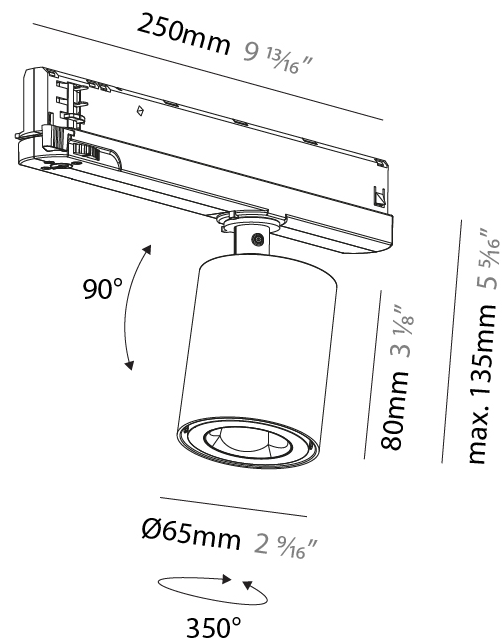

1. To build a product code in our configurator select the specify button on the base model # product page
2. To build a manual product code on this datasheet choose from the options listed below in blue font and add the suffix to the base model #

GENERAL

Series: Oiko Pro In
Partner: Prolicht
Division: Architectural
Installation: Track
Product Type: Track System Line Voltage
Mounting Location: Ceiling
Light Distribution: Adjustable

PHYSICAL

Aperture Sizes - Downlights: 2"
Shape: Cylinder
Diameter (mm): 65
Diameter (in): 2 5/16
Length (mm): 250
Length (in): 9 13/16
Height (mm): 80
Height (in): 3 1/8
Max. Overall Height (mm): 135
Max. Overall Height (in): 5 5/16
Fixture Finish: SSR / BKV / CWI / CRY / HAB / UFT / ITA / RUA / FTG / MYG / LOD / PUS / FRO / FUP / KIA / POP / BLS / SPG / MEY / GOH / CHC / COM / ABZ / JAG / OBR / MOS / ROR
Holder Finish: WHI / BLK
Fixture Material: Aluminum

ELECTRICAL

Lamp Type: LED
Input Wattage (W): 19
Total Output Wattage (W): 17.3
Dimming: Non-Dimmable / 0-10V Dimming
Driver Included: Yes
Driver Location: Integrated
Driver Type: Constant Current - 120Vac
Driver Class: Class 2
Input Voltage (V): 120

LED

Number of LEDs: 1
Color Temperature (°K): 2700 / 3000 / 3500 / 4000
Max. Delivered Lumen (lm): 1699 / 1829 / 1893 / 1932
Nominal Lumen (lm): 1905 / 2050 / 2123 / 2166
CRI: >90 CRI
Lamp Life (hrs): 50000

OPTICAL

Reflector°: 60

RATINGS AND CERTIFICATIONS

Certified By: CSA Certified to UL and CSA Standards
IP rating: IP20