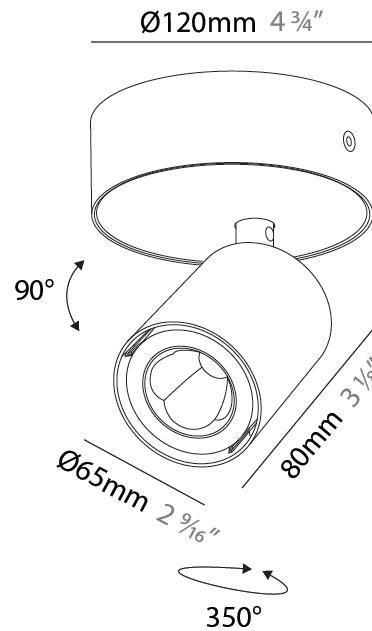

OIKO PRO IN SURFACE

A3D350-

base number	Color	Finishes	Finishes
	Temperature	(Diamond)	(Triangle)

1. To build a product code in our configurator select the specify button on the base model # product page
2. To build a manual product code on this datasheet choose from the options listed below in blue font and add the suffix to the base model #

GENERAL

Series: Oiko Pro In
Partner: Prolicht
Division: Architectural
Installation: Surface
Product Type: Spots
Mounting Location: Ceiling
Light Distribution: Adjustable

PHYSICAL

Aperture Sizes - Downlights: 2"
Shape: Cylinder
Diameter (mm): 65
Diameter (in): 2 ⁹/₁₆
Height (mm): 160
Height (in): 6 ⁵/₁₆
Fixture Finish: SSR / BKV / CWI / CRY / HAB / UFT / ITA / RUA / FTG / MYG / LOD / PUS / FRO / FUP / KIA / POP / BLS / SPG / MEY / GOH / CHC / COM / ABZ / JAG / OBR / MOS / ROR
Fixture Material: Aluminum

ELECTRICAL

Lamp Type: LED
Input Wattage (W): 19.1
Total Output Wattage (W): 17.3
Driver Included: No
Driver Location: Integrated
Driver Type: Constant Current - Universal
Driver Class: Class 2
Input Voltage (V): 120 - 277

LED

Number of LEDs: 1
Color Temperature (°K): 2700 / 3000 / 3500 / 4000
Max. Delivered Lumen (lm): 1656 / 1665 / 1743 / 1759
Nominal Lumen (lm): 2040 / 2050 / 2146 / 2166
CRI: >90 CRI
Lamp Life (hrs): 50000

OPTICAL

Beam Angle: 60
Adjustability: Rotational 350°; Tilt 90°

RATINGS AND CERTIFICATIONS

Certified By: CSA Certified to UL and CSA Standards
IP rating: IP20