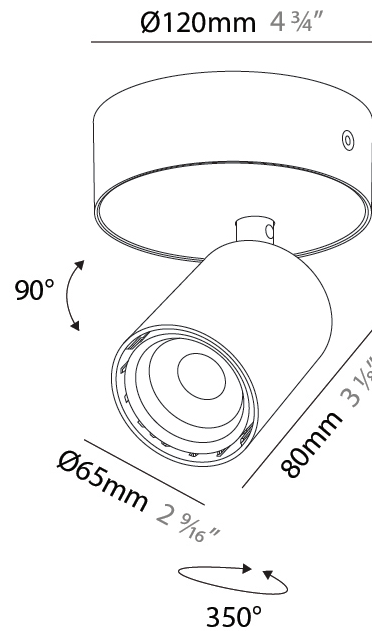

A3D351-

base number   Color   Finishes   Finishes
Temperature   (Diamond)   (Triangle)

1. To build a product code in our configurator select the specify button on the base model # product page
2. To build a manual product code on this datasheet choose from the options listed below in blue font and add the suffix to the base model #

GENERAL

Series: Oiko Pro In
Partner: Prolicht
Division: Architectural
Installation: Surface
Product Type: Spots
Mounting Location: Ceiling
Light Distribution: Adjustable

PHYSICAL

Aperture Sizes - Downlights: 2"
Shape: Cylinder
Diameter (mm): 65
Diameter (in): 2 ⁵/₁₆
Height (mm): 160
Height (in): 6 ⁵/₁₆
Fixture Finish: SSR / BKV / CWI / CRY / HAB / UFT / ITA / RUA / FTG / MYG / LOD / PUS / FRO / FUP / KIA / POP / BLS / SPG / MEY / GOH / CHC / COM / ABZ / JAG / OBR / MOS / ROR
Fixture Material: Aluminum

ELECTRICAL

Lamp Type: LED
Input Wattage (W): 21
Total Output Wattage (W): 19.1
Driver Included: No
Driver Location: Integrated
Driver Type: Constant Current - Universal
Driver Class: Class 2
Input Voltage (V): 120 - 277

LED

Number of LEDs: 1
Color Temperature (°K): 2700 / 3000 / 3500 / 4000
Max. Delivered Lumen (lm): 1624 / 1632 / 1708 / 1724
Nominal Lumen (lm): 2040 / 2050 / 2146 / 2166
CRI: >90 CRI
Lamp Life (hrs): 50000

OPTICAL

Beam Angle: 14
Adjustability: Rotational 350°; Tilt 90°

RATINGS AND CERTIFICATIONS

Certified By: CSA Certified to UL and CSA Standards
IP rating: IP20

PROJECT
TYPE
SPECIFIER
QUANTITY
DATE