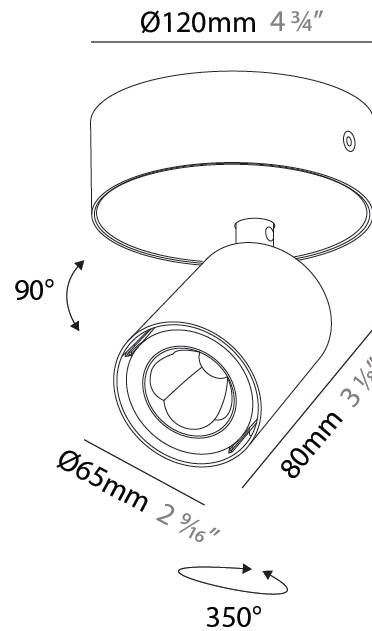

A3D349-

base number   Color   Finishes   Finishes
Temperature   (Diamond)   (Triangle)

1. To build a product code in our configurator select the specify button on the base model # product page
2. To build a manual product code on this datasheet choose from the options listed below in blue font and add the suffix to the base model #

GENERAL

Series: Oiko Pro In
Partner: Prolicht
Division: Architectural
Installation: Surface
Product Type: Spots
Mounting Location: Ceiling
Light Distribution: Adjustable

PHYSICAL

Aperture Sizes - Downlights: 2"
Shape: Cylinder
Diameter (mm): 65
Diameter (in): 2 ⁵/₁₆
Height (mm): 160
Height (in): 6 ⁵/₁₆
Fixture Finish: SSR / BKV / CWI / CRY / HAB / UFT / ITA / RUA / FTG / MYG / LOD / PUS / FRO / FUP / KIA / POP / BLS / SPG / MEY / GOH / CHC / COM / ABZ / JAG / OBR / MOS / ROR
Fixture Material: Aluminum

ELECTRICAL

Lamp Type: LED
Input Wattage (W): 19.1
Total Output Wattage (W): 17.3
Driver Included: No
Driver Location: Integrated
Driver Type: Constant Current - Universal
Driver Class: Class 2
Input Voltage (V): 120 - 277

LED

Number of LEDs: 1
Color Temperature (°K): 2700 / 3000 / 3500 / 4000
Max. Delivered Lumen (lm): 1510 / 1517 / 1588 / 1603
Nominal Lumen (lm): 2040 / 2050 / 2146 / 2166
CRI: >90 CRI
Lamp Life (hrs): 50000

OPTICAL

Beam Angle: 50
Adjustability: Rotational 350°; Tilt 90°

RATINGS AND CERTIFICATIONS

Certified By: CSA Certified to UL and CSA Standards
IP rating: IP20

PROJECT
TYPE
SPECIFIER
QUANTITY
DATE