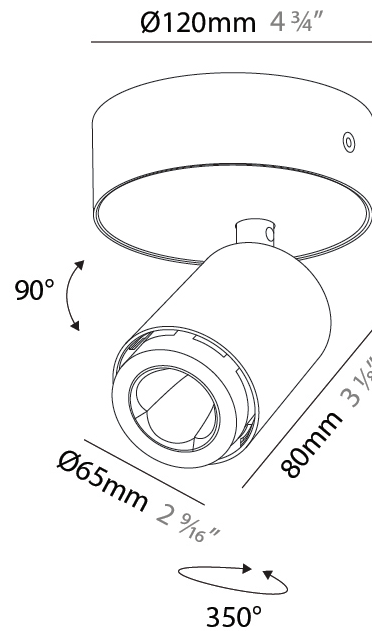

A3D348-

base number   Color   Finishes   Finishes
Temperature   (Diamond)   (Triangle)

1. To build a product code in our configurator select the specify button on the base model # product page
2. To build a manual product code on this datasheet choose from the options listed below in blue font and add the suffix to the base model #

GENERAL

Series: Oiko Pro In
Partner: Prolicht
Division: Architectural
Installation: Surface
Product Type: Spots
Mounting Location: Ceiling
Light Distribution: Adjustable

PHYSICAL

Aperture Sizes - Downlights: 2"
Shape: Cylinder
Diameter (mm): 65
Diameter (in): 2 ⁵/₁₆
Height (mm): 160
Height (in): 6 ⁵/₁₆
Fixture Finish: SSR / BKV / CWI / CRY / HAB / UFT / ITA / RUA / FTG / MYG / LOD / PUS / FRO / FUP / KIA / POP / BLS / SPG / MEY / GOH / CHC / COM / ABZ / JAG / OBR / MOS / ROR
Fixture Material: Aluminum

ELECTRICAL

Lamp Type: LED
Input Wattage (W): 19.1
Total Output Wattage (W): 17.2
Driver Included: No
Driver Location: Integrated
Driver Type: Constant Current - Universal
Driver Class: Class 2
Input Voltage (V): 120 - 277

LED

Number of LEDs: 1
Color Temperature (°K): 2700 / 3000 / 3500 / 4000
Max. Delivered Lumen (lm): 1510 / 1517 / 1588 / 1603
Nominal Lumen (lm): 2040 / 2050 / 2146 / 2166
CRI: >90 CRI
Lamp Life (hrs): 50000

OPTICAL

Beam Angle: 34
Adjustability: Rotational 350°; Tilt 90°

RATINGS AND CERTIFICATIONS

Certified By: CSA Certified to UL and CSA Standards
IP rating: IP20

PROJECT
TYPE
SPECIFIER
QUANTITY
DATE