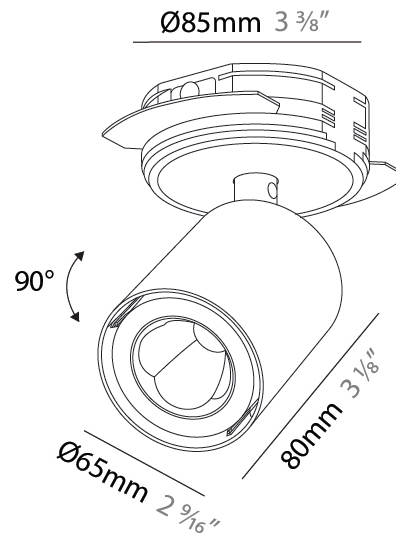

1. To build a product code in our configurator select the specify button on the base model # product page
2. To build a manual product code on this datasheet choose from the options listed below in blue font and add the suffix to the base model #

GENERAL

Series: Oiko Pro In
Partner: Prolicht
Division: Architectural
Installation: Trimless
Product Type: Spots
Mounting Location: Ceiling
Light Distribution: Adjustable

PHYSICAL

Aperture Sizes - Downlights: 2"
Shape: Cylinder
Diameter (mm): 65
Diameter (in): 2 ⁹/₁₆
Height (mm): 120
Depth (mm): 50
Height (in): 4 ³/₄
Depth (in): 1 ¹⁵/₁₆

Fixture Finish: SSR / BKV / CWI / CRY / HAB / UFT / ITA / RUA / FTG / MYG / LOD / PUS / FRO / FUP / KIA / POP / BLS / SPG / MEY / GOH / CHC / COM / ABZ / JAG / OBR / MOS / ROR

Fixture Material: Aluminum
Cut-out Measurements: 86mm / 3 3/8"

ELECTRICAL

Lamp Type: LED
Input Wattage (W): 19.1
Total Output Wattage (W): 17.3
Driver Included: No
Driver Location: Remote
Driver Type: Constant Current - Universal
Driver Class: Class 2
Input Voltage (V): 120 - 277
Constant Current (MA): 500

LED

Number of LEDs: 1
Color Temperature (°K): 2700 / 3000 / 3500 / 4000
Max. Delivered Lumen (lm): 1656 / 1665 / 1743 / 1759
Nominal Lumen (lm): 2040 / 2050 / 2146 / 2166
CRI: >90 CRI
Lamp Life (hrs): 50000

OPTICAL

Beam Angle: 50
Adjustability: Rotational 350°; Tilt 90°

RATINGS AND CERTIFICATIONS

Certified By: CSA Certified to UL and CSA Standards
IP rating: IP20

PROJECT
TYPE
SPECIFIER
QUANTITY
DATE