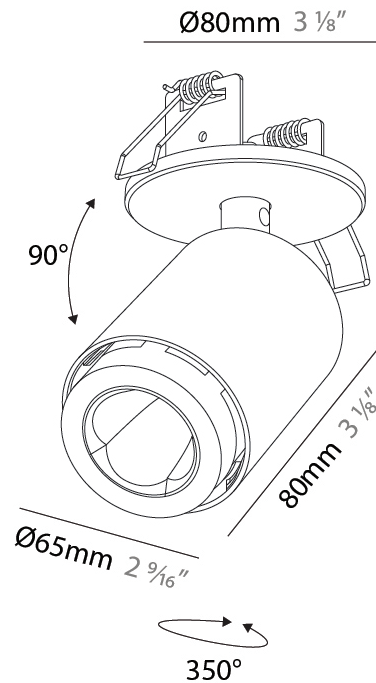

1. To build a product code in our configurator select the specify button on the base model # product page
2. To build a manual product code on this datasheet choose from the options listed below in blue font and add the suffix to the base model #

GENERAL

Series: Oiko Pro In
Partner: Prolicht
Division: Architectural
Installation: Surface
Product Type: Spots
Mounting Location: Ceiling
Light Distribution: Adjustable

PHYSICAL

Aperture Sizes - Downlights: 2"
Shape: Cylinder
Diameter (mm): 65
Diameter (in): 2 9/16
Height (mm): 120
Depth (mm): 50
Height (in): 4 3/4
Depth (in): 1 15/16

Fixture Finish: SSR / BKV / CWI / CRY / HAB / UFT / ITA / RUA / FTG / MYG / LOD / PUS / FRO / FUP / KIA / POP / BLS / SPG / MEY / GOH / CHC / COM / ABZ / JAG / OBR / MOS / ROR

Fixture Material: Aluminum
Cut-out Measurements: 68mm / 2 11/16"

ELECTRICAL

Lamp Type: LED
Input Wattage (W): 19.3
Total Output Wattage (W): 17.3
Driver Included: No
Driver Location: Remote
Driver Type: Constant Current - Universal
Driver Class: Class 2
Input Voltage (V): 120 - 277
Constant Current (MA): 500

LED

Number of LEDs: 1
Color Temperature (°K): 2700 / 3000 / 3500 / 4000
Max. Delivered Lumen (lm): 1510 / 1517 / 1588 / 1603
Nominal Lumen (lm): 2040 / 2050 / 2146 / 2166
CRI: >90 CRI
Lamp Life (hrs): 50000

OPTICAL

Beam Angle: 34
Adjustability: Rotational 350°; Tilt 90°

RATINGS AND CERTIFICATIONS

Certified By: CSA Certified to UL and CSA Standards
IP rating: IP20