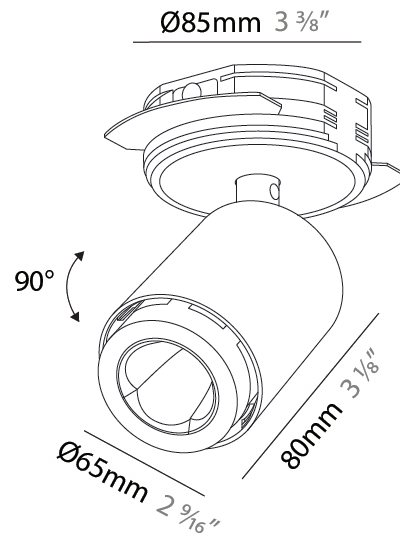

1. To build a product code in our configurator select the specify button on the base model # product page
2. To build a manual product code on this datasheet choose from the options listed below in blue font and add the suffix to the base model #

GENERAL

Series: Oiko Pro In
Partner: Prolicht
Division: Architectural
Installation: Trimless
Product Type: Spots
Mounting Location: Ceiling
Light Distribution: Adjustable

PHYSICAL

Aperture Sizes - Downlights: 2"
Shape: Cylinder
Diameter (mm): 65
Diameter (in): 2 ⁹/₁₆
Height (mm): 120
Depth (mm): 50
Height (in): 4 ³/₄
Depth (in): 1 ¹⁵/₁₆

Fixture Finish: SSR / BKV / CWI / CRY / HAB / UFT / ITA / RUA / FTG / MYG / LOD / PUS / FRO / FUP / KIA / POP / BLS / SPG / MEY / GOH / CHC / COM / ABZ / JAG / OBR / MOS / ROR

Fixture Material: Aluminum
Cut-out Measurements: 86mm / 3 3/8"

ELECTRICAL

Lamp Type: LED
Input Wattage (W): 19.1
Total Output Wattage (W): 17.3
Driver Included: No
Driver Location: Remote
Driver Type: Constant Current - Universal
Driver Class: Class 2
Input Voltage (V): 120 - 277
Constant Current (MA): 500

LED

Number of LEDs: 1
Color Temperature (°K): 2700 / 3000 / 3500 / 4000
Max. Delivered Lumen (lm): 1510 / 1517 / 1588 / 1603
Nominal Lumen (lm): 2040 / 2050 / 2146 / 2166
CRI: >90 CRI
Lamp Life (hrs): 50000

OPTICAL

Beam Angle: 34
Adjustability: Rotational 350°; Tilt 90°

RATINGS AND CERTIFICATIONS

Certified By: CSA Certified to UL and CSA Standards
IP rating: IP20