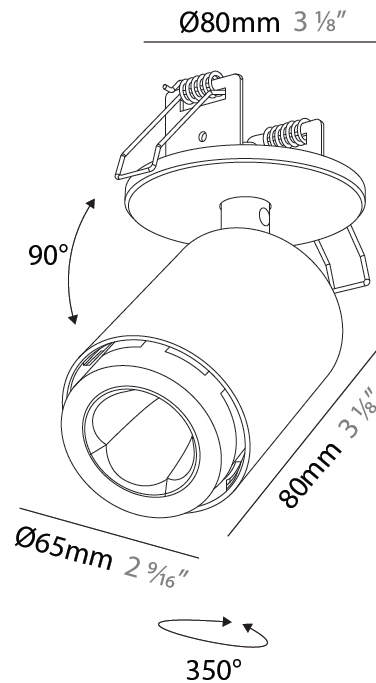

1. To build a product code in our configurator select the specify button on the base model # product page
2. To build a manual product code on this datasheet choose from the options listed below in blue font and add the suffix to the base model #

GENERAL

Series: Oiko Pro In
Partner: Prolicht
Division: Architectural
Installation: Surface
Product Type: Spots
Mounting Location: Ceiling
Light Distribution: Adjustable

PHYSICAL

Aperture Sizes - Downlights: 2"
Shape: Cylinder
Diameter (mm): 65
Diameter (in): 2 ⁹/₁₆
Height (mm): 120
Depth (mm): 50
Height (in): 4 ³/₄
Depth (in): 1 ¹⁵/₁₆

Fixture Finish: SSR / BKV / CWI / CRY / HAB / UFT / ITA / RUA / FTG / MYG / LOD / PUS / FRO / FUP / KIA / POP / BLS / SPG / MEY / GOH / CHC / COM / ABZ / JAG / OBR / MOS / ROR

Fixture Material: Aluminum
Cut-out Measurements: 68mm / 2 11/16"

ELECTRICAL

Lamp Type: LED
Input Wattage (W): 14.4
Total Output Wattage (W): 13.1
Driver Included: No
Driver Location: Remote
Driver Type: Constant Current - Universal
Driver Class: Class 2
Input Voltage (V): 120 - 277
Constant Current (MA): 700

LED

Number of LEDs: 1
Color Temperature (°K): 2700-6500 Tunable White
Max. Delivered Lumen (lm): 919 - 1081
Nominal Lumen (lm): 1242 - 1460
CRI: >90 CRI
Lamp Life (hrs): 50000

OPTICAL

Beam Angle: 34
Adjustability: Rotational 350°; Tilt 90°

RATINGS AND CERTIFICATIONS

Certified By: CSA Certified to UL and CSA Standards
IP rating: IP20

PROJECT
TYPE
SPECIFIER
QUANTITY
DATE