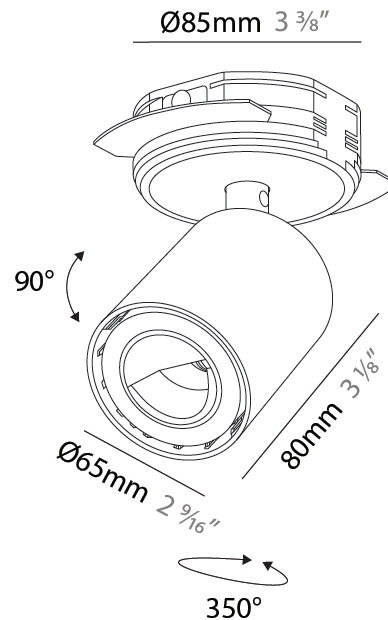

1. To build a product code in our configurator select the specify button on the base model # product page
2. To build a manual product code on this datasheet choose from the options listed below in blue font and add the suffix to the base model #

GENERAL

Series: Oiko Pro In
Partner: Prolicht
Division: Architectural
Installation: Trimless
Product Type: Wallwash
Mounting Location: Ceiling
Light Distribution: Adjustable

PHYSICAL

Shape: Cylinder
Diameter (mm): 65
Diameter (in): 2 5/16
Height (mm): 120
Depth (mm): 50
Height (in): 4 3/4
Depth (in): 1 15/16
Ceiling Thickness (mm): 10 - 25
Ceiling Thickness (in): 1/16" - 1 3/16"
Fixture Finish: SSR / BKV / CWI / CRY / HAB / UFT / ITA / RUA / FTG / MYG / LOD / PUS / FRO / FUP / KIA / POP / BLS / SPG / MEY / GOH / CHC / COM / ABZ / JAG / OBR / MOS / ROR
Fixture Material: Aluminum
Cut-out Measurements: 86mm / 3 3/8"

ELECTRICAL

Lamp Type: LED
Input Wattage (W): 19.1
Total Output Wattage (W): 17.3
Driver Included: No
Driver Location: Remote
Driver Type: Constant Current - Universal
Driver Class: Class 2
Input Voltage (V): 120 - 277
Constant Current (MA): 500

LED

Number of LEDs: 1
Color Temperature (°K): 2700 / 3000 / 3500 / 4000
Max. Delivered Lumen (lm): 1624 / 1632 / 1708 / 1724
Nominal Lumen (lm): 2040 / 2050 / 2146 / 2166
CRI: >90 CRI
Lamp Life (hrs): 50000

OPTICAL

Adjustability: Rotational 350°; Tilt 90°

RATINGS AND CERTIFICATIONS

Certified By: CSA Certified to UL and CSA Standards
IP rating: IP20