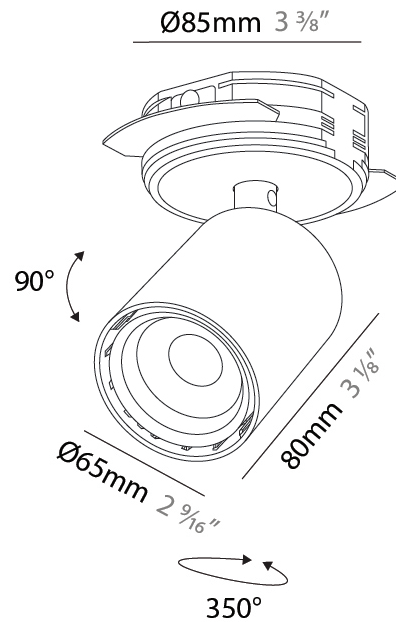

1. To build a product code in our configurator select the specify button on the base model # product page
2. To build a manual product code on this datasheet choose from the options listed below in blue font and add the suffix to the base model #

GENERAL

Series: Oiko Pro In
Partner: Prolicht
Division: Architectural
Installation: Trimless
Product Type: Spots
Mounting Location: Ceiling
Light Distribution: Adjustable

PHYSICAL

Aperture Sizes - Downlights: 2"
Shape: Cylinder
Diameter (mm): 65
Diameter (in): 2 ⁹/₁₆
Height (mm): 120
Depth (mm): 50
Height (in): 4 ³/₄
Depth (in): 1 ¹⁵/₁₆

Fixture Finish: SSR / BKV / CWI / CRY / HAB / UFT / ITA / RUA / FTG / MYG / LOD / PUS / FRO / FUP / KIA / POP / BLS / SPG / MEY / GOH / CHC / COM / ABZ / JAG / OBR / MOS / ROR

Fixture Material: Aluminum
Cut-out Measurements: 86mm / 3 3/8"

ELECTRICAL

Lamp Type: LED
Input Wattage (W): 121
Total Output Wattage (W): 19.1
Driver Included: No
Driver Location: Remote
Driver Type: Constant Current - Universal
Driver Class: Class 2
Input Voltage (V): 120 - 277
Constant Current (MA): 500

LED

Number of LEDs: 1
Color Temperature (°K): 2700 / 3000 / 3500 / 4000
Max. Delivered Lumen (lm): 1624 / 1632 / 1708 / 1724
Nominal Lumen (lm): 2040 / 2050 / 2146 / 2166
CRI: >90 CRI
Lamp Life (hrs): 50000

OPTICAL

Beam Angle: 14
Adjustability: Rotational 350°; Tilt 90°

RATINGS AND CERTIFICATIONS

Certified By: CSA Certified to UL and CSA Standards
IP rating: IP20

PROJECT
TYPE
SPECIFIER
QUANTITY
DATE