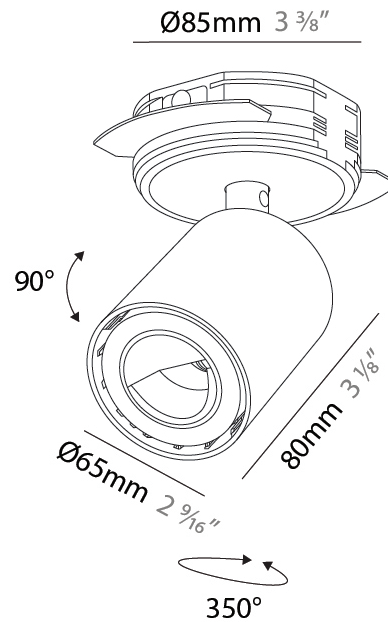

1. To build a product code in our configurator select the specify button on the base model # product page
2. To build a manual product code on this datasheet choose from the options listed below in blue font and add the suffix to the base model #

GENERAL

Series: Oiko Pro In
Subseries: Oiko Pro In
Partner: Prolicht
Division: Architectural
Installation: Trimless
Product Type: Wallwash
Mounting Location: Ceiling
Light Distribution: Adjustable

PHYSICAL

Shape: Cylinder
Diameter (mm): 65
Diameter (in): 2 ⁹/₁₆
Height (mm): 120
Depth (mm): 50
Height (in): 4 ³/₄
Depth (in): 1 ¹⁵/₁₆

Fixture Finish: SSR / BKV / CWI / CRY / HAB / UFT / ITA / RUA / FTG / MYG / LOD / PUS / FRO / FUP / KIA / POP / BLS / SPG / MEY / GOH / CHC / COM / ABZ / JAG / OBR / MOS / ROR

Fixture Material: Aluminum
Cut-out Measurements: 68mm / 2 11/16"

ELECTRICAL

Lamp Type: LED
Input Wattage (W): 14.4
Total Output Wattage (W): 13.1
Driver Included: No
Driver Location: Remote
Driver Type: Constant Current - Universal
Driver Class: Class 2
Input Voltage (V): 120
Constant Current (MA): 700

LED

Number of LEDs: 1
Color Temperature (°K): 2700-6500 Tunable White
Max. Delivered Lumen (lm): 988 - 1162
Nominal Lumen (lm): 1242 - 1460
CRI: >90 CRI
Lamp Life (hrs): 50000

OPTICAL

Adjustability: Rotational 350°; Tilt 90°

RATINGS AND CERTIFICATIONS

Certified By: CSA Certified to UL and CSA Standards
IP rating: IP20

PROJECT
TYPE
SPECIFIER
QUANTITY
DATE