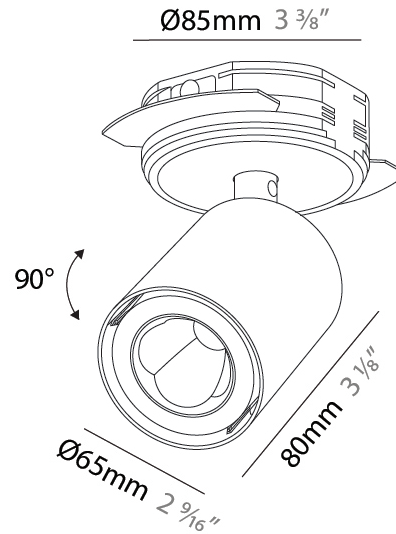

1. To build a product code in our configurator select the specify button on the base model # product page
2. To build a manual product code on this datasheet choose from the options listed below in blue font and add the suffix to the base model #

GENERAL

Series: Oiko Pro In
Partner: Prolicht
Division: Architectural
Installation: Trimless
Product Type: Spots
Mounting Location: Ceiling
Light Distribution: Adjustable

PHYSICAL

Aperture Sizes - Downlights: 2"
Shape: Cylinder
Diameter (mm): 65
Diameter (in): 2 ⁹/₁₆
Height (mm): 120
Depth (mm): 50
Height (in): 4 ³/₄
Depth (in): 1 ¹⁵/₁₆

Fixture Finish: SSR / BKV / CWI / CRY / HAB / UFT / ITA / RUA / FTG / MYG / LOD / PUS / FRO / FUP / KIA / POP / BLS / SPG / MEY / GOH / CHC / COM / ABZ / JAG / OBR / MOS / ROR

Fixture Material: Aluminum
Cut-out Measurements: 86mm / 3 3/8"

ELECTRICAL

Lamp Type: LED
Input Wattage (W): 14.4
Total Output Wattage (W): 13.1
Driver Included: No
Driver Location: Remote
Driver Type: Constant Current - Universal
Driver Class: Class 2
Input Voltage (V): 120 - 277
Constant Current (MA): 700

LED

Number of LEDs: 1
Color Temperature (°K): 2700 / 3000 / 3500 / 4000
Max. Delivered Lumen (lm): 1008 - 1186
Nominal Lumen (lm): 1242 - 1460
CRI: >90 CRI
Lamp Life (hrs): 50000

OPTICAL

Beam Angle: 50
Adjustability: Rotational 350°; Tilt 90°

RATINGS AND CERTIFICATIONS

Certified By: CSA Certified to UL and CSA Standards
IP rating: IP20

PROJECT
TYPE
SPECIFIER
QUANTITY
DATE