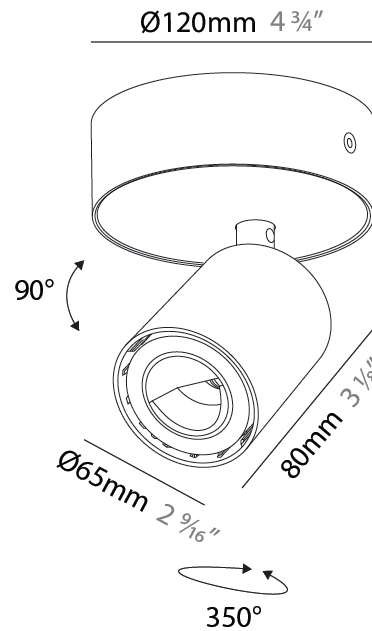

OIKO PRO IN SURFACE

A3D347-

base number   Color   Finishes   Finishes
Temperature   (Diamond)   (Triangle)

1. To build a product code in our configurator select the specify button on the base model # product page
2. To build a manual product code on this datasheet choose from the options listed below in blue font and add the suffix to the base model #

GENERAL

Series: Oiko Pro In
Partner: Prolicht
Division: Architectural
Installation: Surface
Product Type: Wallwash
Mounting Location: Ceiling
Light Distribution: Adjustable

PHYSICAL

Shape: Cylinder
Diameter (mm): 65
Diameter (in): 2 ⁹/₁₆
Height (mm): 160
Height (in): 6 ⁵/₁₆
Fixture Finish: SSR / BKV / CWI / CRY / HAB / UFT / ITA / RUA / FTG / MYG / LOD / PUS / FRO / FUP / KIA / POP / BLS / SPG / MEY / GOH / CHC / COM / ABZ / JAG / OBR / MOS / ROR
Fixture Material: Aluminum

ELECTRICAL

Lamp Type: LED
Input Wattage (W): 19.1
Total Output Wattage (W): 17.3
Driver Included: No
Driver Location: Integrated
Driver Type: Constant Current - Universal
Driver Class: Class 2
Input Voltage (V): 120 - 277

LED

Number of LEDs: 1
Color Temperature (°K): 2700 / 3000 / 3500 / 4000
Max. Delivered Lumen (lm): 1624 / 1632 / 1708 / 1724
Nominal Lumen (lm): 2040 / 2050 / 2146 / 2166
CRI: >90 CRI
Lamp Life (hrs): 50000

OPTICAL

Adjustability: Rotational 350°; Tilt 90°

RATINGS AND CERTIFICATIONS

Certified By: CSA Certified to UL and CSA Standards
IP rating: IP20

PROJECT
TYPE
SPECIFIER
QUANTITY
DATE