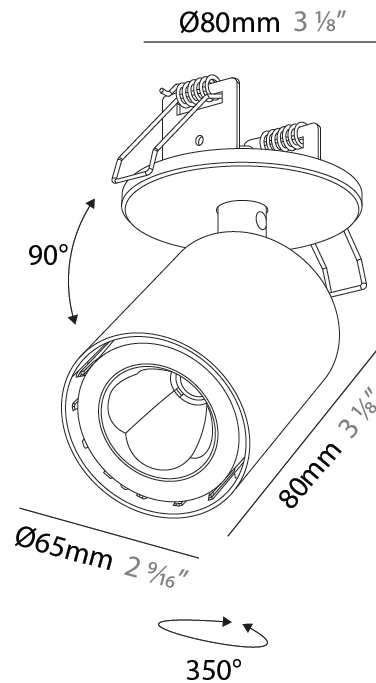

1. To build a product code in our configurator select the specify button on the base model # product page
2. To build a manual product code on this datasheet choose from the options listed below in blue font and add the suffix to the base model #

GENERAL

Series: Oiko Pro In
Partner: Prolicht
Division: Architectural
Installation: Surface
Product Type: Spots
Mounting Location: Ceiling
Light Distribution: Adjustable

PHYSICAL

Aperture Sizes - Downlights: 2"
Shape: Cylinder
Diameter (mm): 65
Diameter (in): 2 ⁹/₁₆
Height (mm): 120
Depth (mm): 50
Height (in): 4 ³/₄
Depth (in): 1 ¹⁵/₁₆

Fixture Finish: SSR / BKV / CWI / CRY / HAB / UFT / ITA / RUA / FTG / MYG / LOD / PUS / FRO / FUP / KIA / POP / BLS / SPG / MEY / GOH / CHC / COM / ABZ / JAG / OBR / MOS / ROR

Fixture Material: Aluminum
Cut-out Measurements: 68mm / 2 11/16"

ELECTRICAL

Lamp Type: LED
Input Wattage (W): 19
Total Output Wattage (W): 17.3
Driver Included: No
Driver Location: Remote
Driver Type: Constant Current - Universal
Driver Class: Class 2
Input Voltage (V): 120 - 277
Constant Current (MA): 500

LED

Number of LEDs: 1
Color Temperature (°K): 2700 / 3000 / 3500 / 4000
Max. Delivered Lumen (lm): 1820 / 1829 / 1914 / 1932
Nominal Lumen (lm): 2040 / 2050 / 2146 / 2166
CRI: >90 CRI
Lamp Life (hrs): 50000

OPTICAL

Beam Angle: 62
Adjustability: Rotational 350°; Tilt 90°

RATINGS AND CERTIFICATIONS

Certified By: CSA Certified to UL and CSA Standards
IP rating: IP20