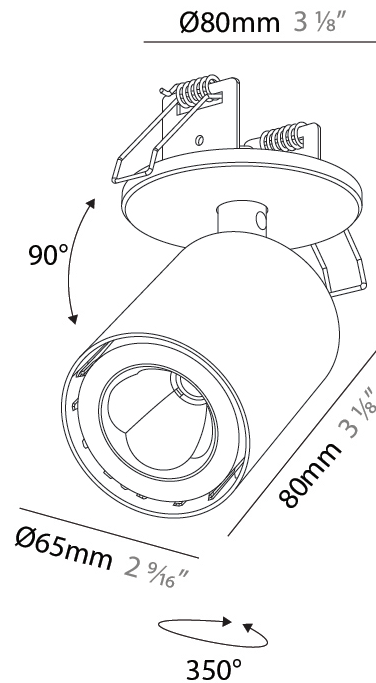

1. To build a product code in our configurator select the specify button on the base model # product page
2. To build a manual product code on this datasheet choose from the options listed below in blue font and add the suffix to the base model #

GENERAL

Series: Oiko Pro In
Partner: Prolicht
Division: Architectural
Installation: Surface
Product Type: Spots
Mounting Location: Ceiling
Light Distribution: Adjustable

PHYSICAL

Aperture Sizes - Downlights: 2"
Shape: Cylinder
Diameter (mm): 65
Diameter (in): 2 ⁹/₁₆
Height (mm): 120
Depth (mm): 50
Height (in): 4 ³/₄
Depth (in): 1 ¹⁵/₁₆

Fixture Finish: SSR / BKV / CWI / CRY / HAB / UFT / ITA / RUA / FTG / MYG / LOD / PUS / FRO / FUP / KIA / POP / BLS / SPG / MEY / GOH / CHC / COM / ABZ / JAG / OBR / MOS / ROR

Fixture Material: Aluminum
Cut-out Measurements: 68mm / 2 11/16"

ELECTRICAL

Lamp Type: LED
Input Wattage (W): 19
Total Output Wattage (W): 17.3
Driver Included: No
Driver Location: Remote
Driver Type: Constant Current - Universal
Driver Class: Class 2
Input Voltage (V): 120 - 277
Constant Current (MA): 500

LED

Number of LEDs: 1
Color Temperature (°K): 2700 / 3000 / 3500 / 4000
Max. Delivered Lumen (lm): 1656 / 1665 / 1743 / 1759
Nominal Lumen (lm): 2040 / 2050 / 2146 / 2166
CRI: >90 CRI
Lamp Life (hrs): 50000

OPTICAL

Beam Angle: 50
Adjustability: Rotational 350°; Tilt 90°

RATINGS AND CERTIFICATIONS

Certified By: CSA Certified to UL and CSA Standards
IP rating: IP20