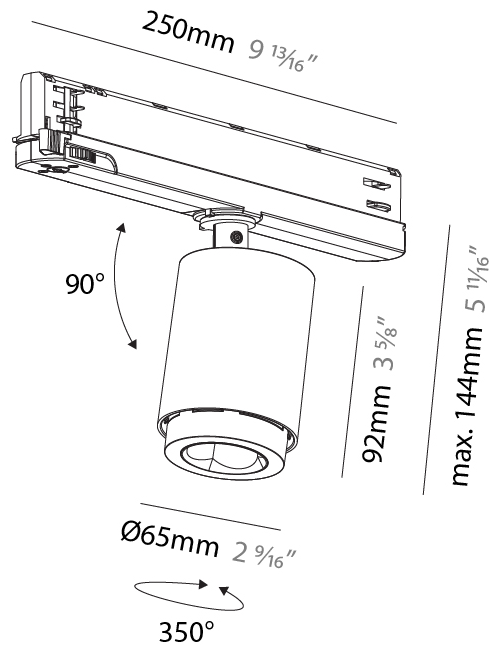

1. To build a product code in our configurator select the specify button on the base model # product page
2. To build a manual product code on this datasheet choose from the options listed below in blue font and add the suffix to the base model #

GENERAL

Series: Oiko Pro In
Partner: Prolicht
Division: Architectural
Installation: Track
Product Type: Track System Line Voltage
Mounting Location: Ceiling
Light Distribution: Adjustable

PHYSICAL

Aperture Sizes - Downlights: 2"
Shape: Cylinder
Diameter (mm): 65
Diameter (in): 2 ⁹/₁₆
Length (mm): 250
Length (in): 9 ¹³/₁₆
Height (mm): 92
Height (in): 3 ⁵/₈
Max. Overall Height (mm): 144
Max. Overall Height (in): 5 ¹¹/₁₆
Fixture Finish: SSR / BKV / CWI / CRY / HAB / UFT / ITA / RUA / FTG / MYG / LOD / PUS / FRO / FUP / KIA / POP / BLS / SPG / MEY / GOH / CHC / COM / ABZ / JAG / OBR / MOS / ROR
Holder Finish: WHI / BLK
Fixture Material: Aluminum

ELECTRICAL

Lamp Type: LED
Input Wattage (W): 19
Total Output Wattage (W): 17.3
Dimming: Non-Dimmable / 0-10V Dimming
Driver Included: Yes
Driver Location: Integrated
Driver Type: Constant Current - 120Vac
Input Voltage (V): 120

LED

Number of LEDs: 1
Color Temperature (°K): 2700 / 3000 / 3500 / 4000
Max. Delivered Lumen (lm): 1410 / 1517 / 1571 / 1603
Nominal Lumen (lm): 1905 / 2050 / 2123 / 2166
CRI: >90 CRI
Lamp Life (hrs): 50000

OPTICAL

Reflector°: 34

RATINGS AND CERTIFICATIONS

Certified By: CSA Certified to UL and CSA Standards
IP rating: IP20