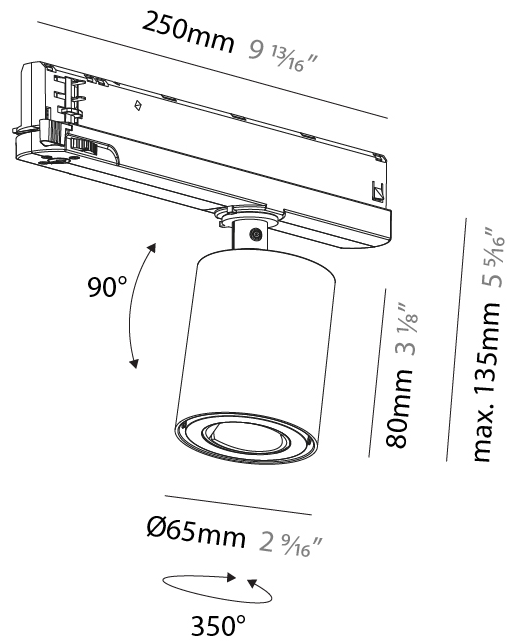

1. To build a product code in our configurator select the specify button on the base model # product page
2. To build a manual product code on this datasheet choose from the options listed below in blue font and add the suffix to the base model #

GENERAL

Series: Oiko Pro In
Partner: Prolicht
Division: Architectural
Installation: Track
Product Type: Track System Line Voltage
Mounting Location: Ceiling
Light Distribution: Wallwash

PHYSICAL

Aperture Sizes - Downlights: 2"
Shape: Cylinder
Diameter (mm): 65
Diameter (in): 2 9/16
Length (mm): 250
Length (in): 9 13/16
Height (mm): 80
Height (in): 3 1/8

Fixture Finish: SSR / BKV / CWI / CRY / HAB / UFT / ITA / RUA / FTG / MYG / LOD / PUS / FRO / FUP / KIA / POP / BLS / SPG / MEY / GOH / CHC / COM / ABZ / JAG / OBR / MOS / ROR

Holder Finish: WHI / BLK
Fixture Material: Aluminum

ELECTRICAL

Lamp Type: LED
Input Wattage (W): 19
Total Output Wattage (W): 17.3
Dimming: Non-Dimmable / 0-10V Dimming
Driver Included: Yes
Driver Location: Integrated
Driver Type: Constant Current - 120Vac
Driver Class: Class 2
Input Voltage (V): 120

LED

Number of LEDs: 1
Color Temperature (°K): 2700 / 3000 / 3500 / 4000
Max. Delivered Lumen (lm): 1516 / 1632 / 1690 / 1724
Nominal Lumen (lm): 1905 / 2050 / 2123 / 2166
CRI: >90 CRI
Lamp Life (hrs): 50000

OPTICAL

RATINGS AND CERTIFICATIONS

Certified By: CSA Certified to UL and CSA Standards
IP rating: IP20